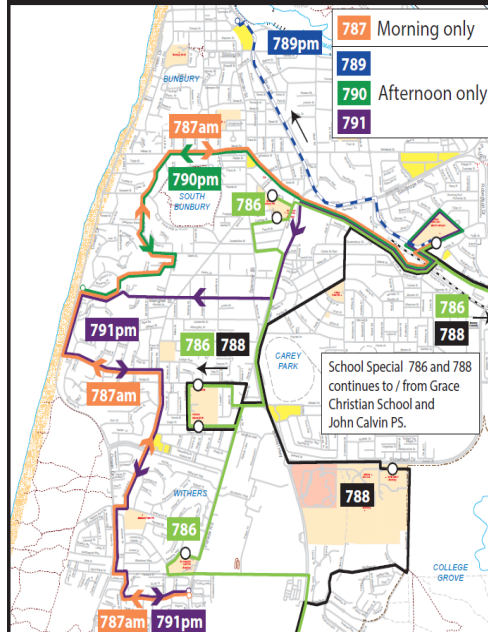

School Timetable 4

Effective 6th August 2018

**School Special
786 787 788 789 790 791**

**Gelorup, Dalyellup,
Usher, Withers,
Carey Park, College
Grove and South
Bunbury to:**

Bunbury Catholic College
Grace Christian College
Newton Moore High School

*Intermediate times are approximate
and students should be at these stops
several minutes earlier.*

**Need More Information
Call us 13 62 13**

**Visit us on line
Transregional.wa.gov.au**

**Lost Property Call
Swan Transit 9796 9500**

**TransBunbury Depot
1-3 Allnut Court,
BUNBURY WA 6230**

TransBunbury School Network School Special 786, 787, 788, 789, 790 and 791 North