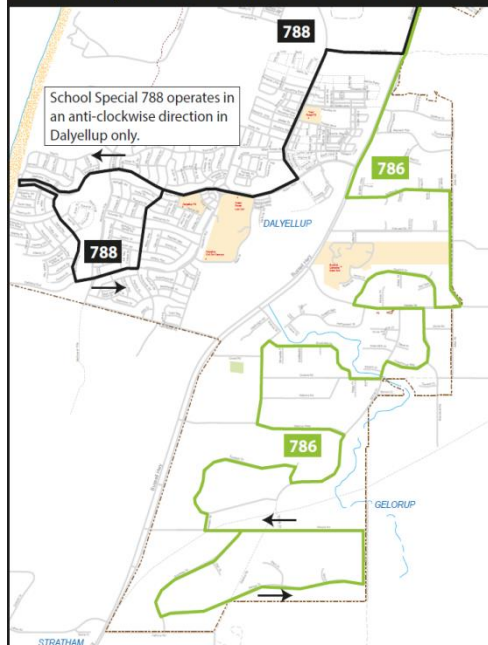

*Intermediate times are approximate
and students should be at these stops
several minutes earlier.*

**Need More Information
Call us 13 62 13**

**Visit us on line
Transregional.wa.gov.au**

**Lost Property Call
Swan Transit 9796 9500**

**TransBunbury Depot
1-3 Allnut Court,
BUNBURY WA 6230**

TransBunbury School Network School Special 786, 787, 788, 789, 790 and 791 North

TransBunbury School Network School Special 786 and 788 - South

School Special 786 am Gelorup

7:25 am
Woods Rd after Banksia Rd,
via Woods Rd,
R Brockway Dv, L Manea Dr,
L Jilley Rd, L Woods Rd,
R Banksia Rd, L Eucalypt Dr,
R Cokelup Rd,
L Yalinda Dv,
7:36 am
L Gelorup Rise,
R Hampstead St,
R Brookview Av,
L Ducale Rd,
L Yalinda Dv,
R Coachwood Wy,
L Hastie Rd,
7:45 am
R Hawkins Dr (West Entry),
L Hastie Rd,
L Jules Rd,
L Loretta Av,
R Bussell Hwy,
L Washington Av,
R Parade Rd,
L Guile Frwy,
7:58 am
St Joseph's Primary,
L Sweeting Wy,
L Washington Av,
L Parade Rd,
L Ann Wy,
R Julia Dv,
L Adam Rd,
8:02 am
Adam Rd Primary,
L Hotchin St,
L Knight St,
8:04 am
Newton Moore High,
L Parade Rd,
L Blair St,
L Clarke St,
R Spencer St,
R Columba St,
8:12 am
St Mary's Primary,
L Mary St,
L Prosser St,