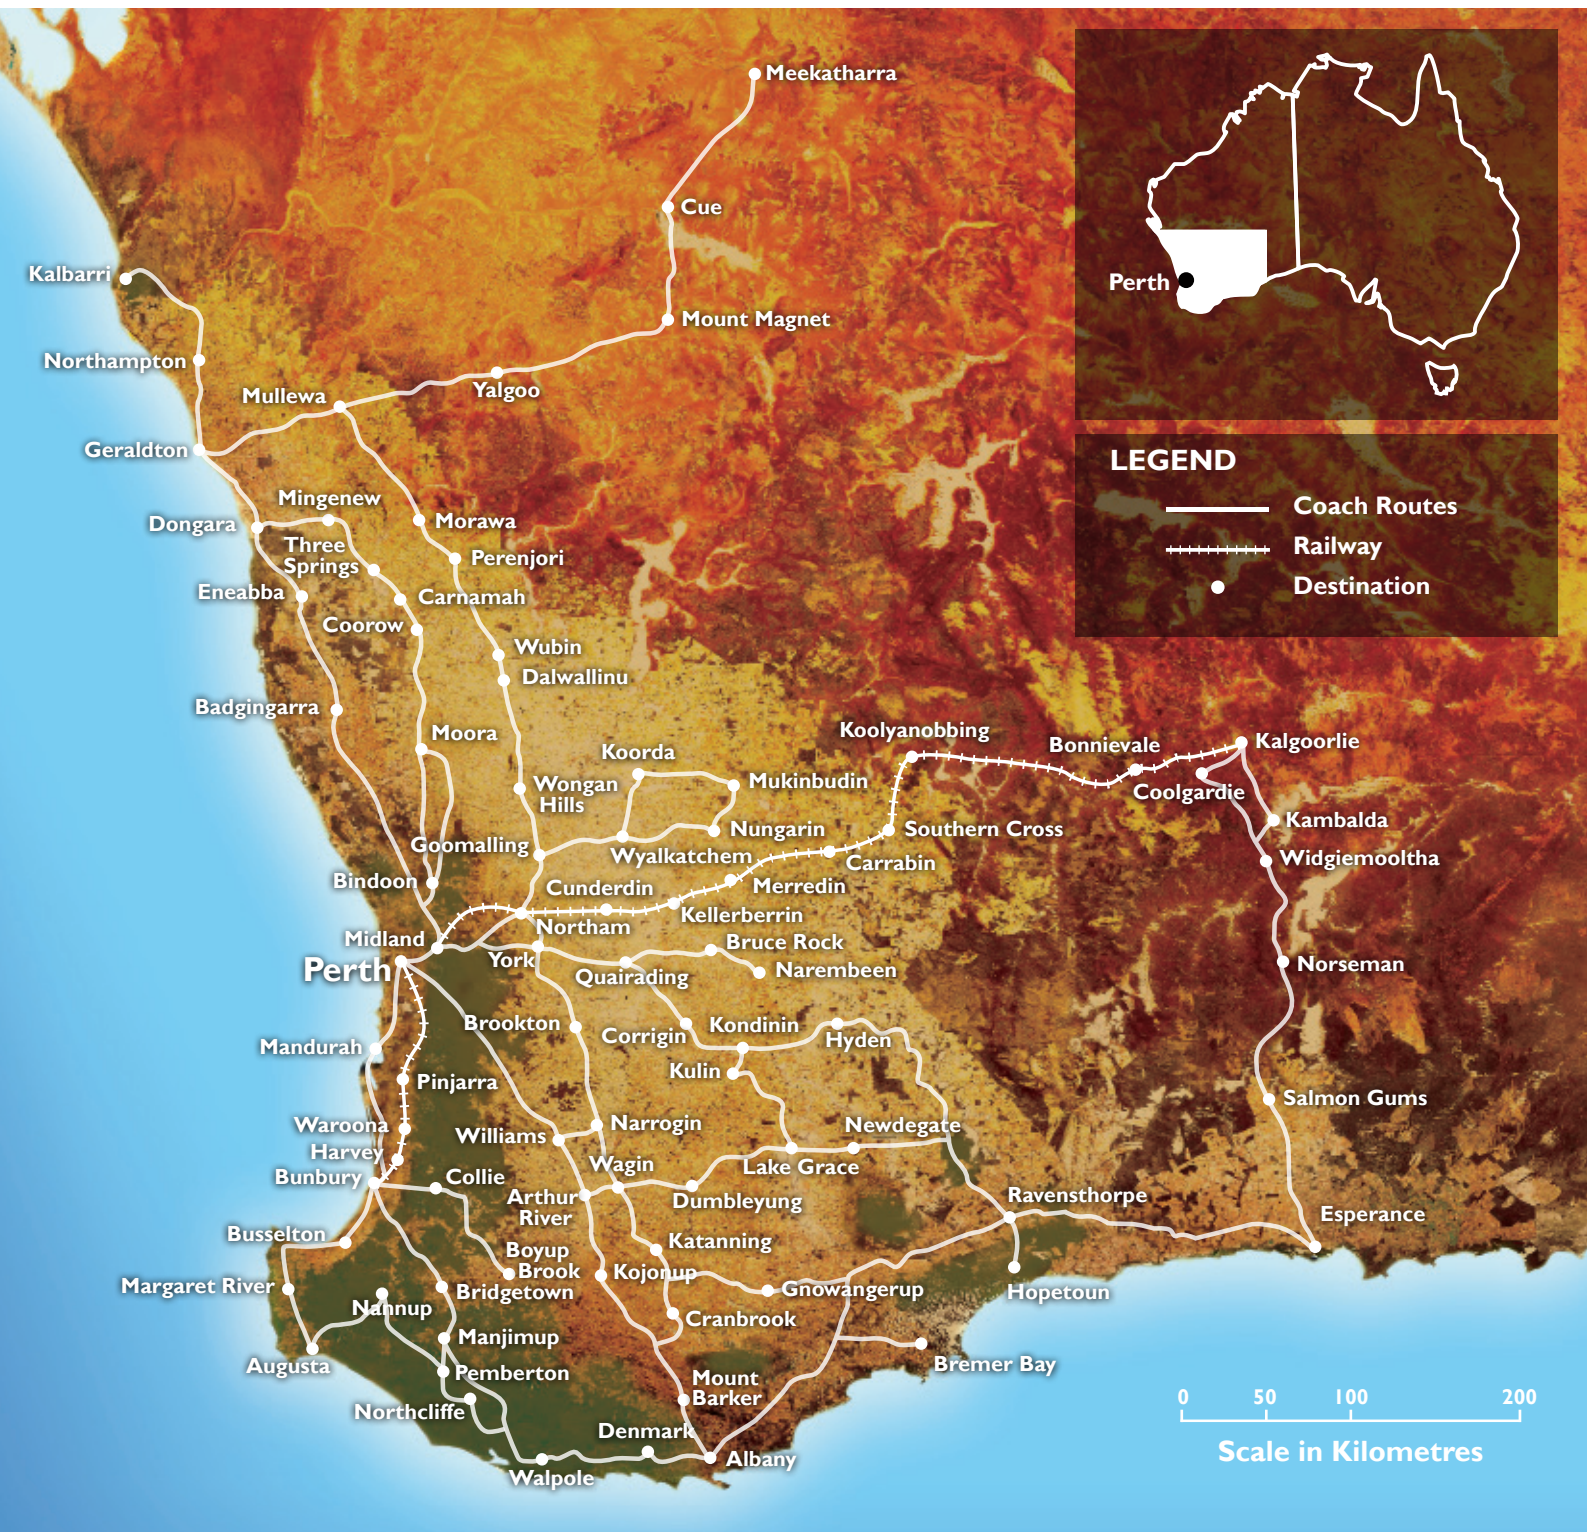

# Transwa Network Map

For bookings and information on Transwa services contact:

**1300 662 205**

**[www.transwa.wa.gov.au](http://www.transwa.wa.gov.au)**

*We're going your way*

Public Transport  
Authority