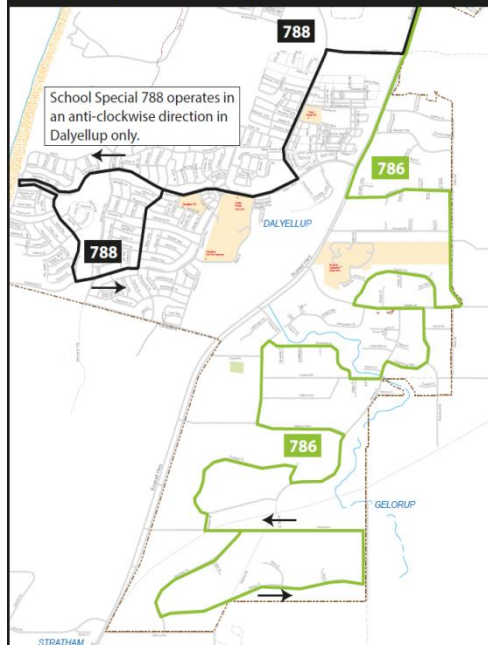

TransBunbury School Network School Special 786 and 788 - South

School Special 786 am Gelorup

7:25 am
Woods Rd after Banksia Rd,
via Woods Rd,
R Brockway Dv, L Manea Dr,
L Jilley Rd, L Woods Rd,
R Banksia Rd, L Eucalypt Dr,
R Cokelup Rd,
L Yalinda Dv,
7:36 am
L Gelorup Rise,
R Hampstead St,
R Brookview Av,
L Ducale Rd,
L Yalinda Dv,
R Coachwood Wy,
L Hastie Rd,
7:45 am
R Hawkins Dr (West Entry),
L Hastie Rd,
L Jules Rd,
L Loretta Av,
R Bussell Hwy,
L Washington Av,
R Parade Rd,
L Guile Frwy,
7:56 am
St Joseph's Primary,
L Sweeting Wy,
L Washington Av,
L Parade Rd,
L Ann Wy,
R Julia Dv,
L Adam Rd,
8:02 am
Adam Rd Primary,
L Hotchin St,
L Knight St,
8:04 am
Newton Moore High,
L Parade Rd,
L Blair St,
L Clarke St,
R Spencer St,
R Columba St,
8:10 am
St Mary's Primary,
L Mary St,
L Prosser St,

School Special 786 am Gelorup *continued*

8:12 am
South Bunbury Primary,
R Alexander St,
R Forrest Av,
L Picton Rd,
R Rodsted St,
8:19 am
Bunbury Catholic College,
R Flynn St,
R Henley St,
L Picton Rd,
L Robertson Dv,
R Australind Bypass,
R Vittoria Rd,
8:27 am
Grace Christian College
8:32 am
John Calvin School

School Special 786 pm Gelorup

3:15 pm
Grace Christian College,
via Vittoria Rd,
3:17am
John Calvin School
R Picton Rd,
R Rodsted St,
3:24 pm
Bunbury Catholic College,
L Flynn St,
L Petherick St,
L Picton Rd,
R Forrest Av,
L Mary St,
R Prosser St,
3:32 pm
South Bunbury Primary,
L Spencer St, L Columba St,
3:35 pm
St Mary's Primary,
R Mary St,
Continued next page