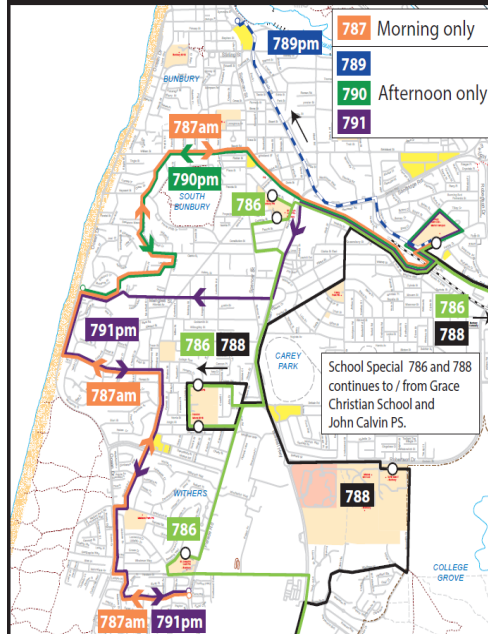

School Timetable 4

Effective 04 March 2018

**School Special
786 787 788 789 790 791**

**Gelorup, Dalyellup,
Usher, Withers,
Carey Park, College
Grove and South
Bunbury to:**

Bunbury Catholic College
Grace Christian College
Newton Moore High School

*Intermediate times are approximate
and students should be at these stops
several minutes earlier.*

**Need More Information
Call us 13 62 13**

**Visit us on line
Transregional.wa.gov.au**

**Lost Property Call
Swan Transit 9796 9500**

**TransBunbury Depot
1-3 Allnut Court,
BUNBURY WA 6230**

TransBunbury School Network School Special 786, 787, 788, 789, 790 and 791 North