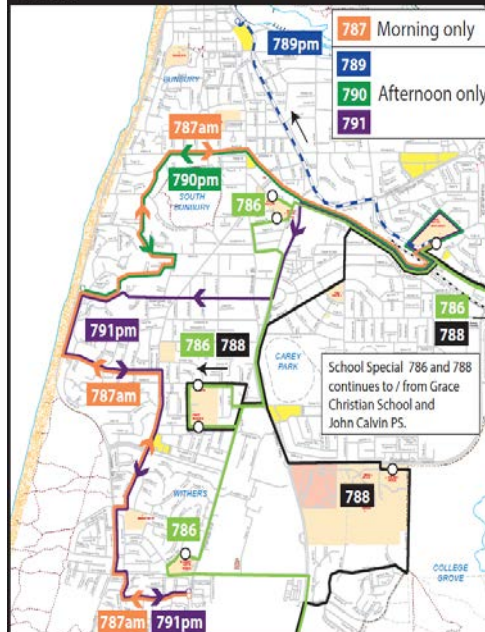

School Timetable 4

Effective 08 October 2017

**School Special
786 787 788 789 790 791**

**Gelorup, Dalyellup,
Usher, Withers,
Carey Park, College
Grove and South
Bunbury to:**

Bunbury Catholic College
Grace Christian College
Newton Moore High School

*Intermediate times are approximate
and students should be at these stops
several minutes earlier.*

**Need More Information
Call us 13 62 13**

**Visit us on line
Transregional.wa.gov.au**

**Lost Property Call
Swan Transit 9796 9500**

**TransBunbury Depot
1-3 Allnut Court,
BUNBURY WA 6230**

TransBunbury School Network School Special 786, 787, 788, 789, 790 and 791 North