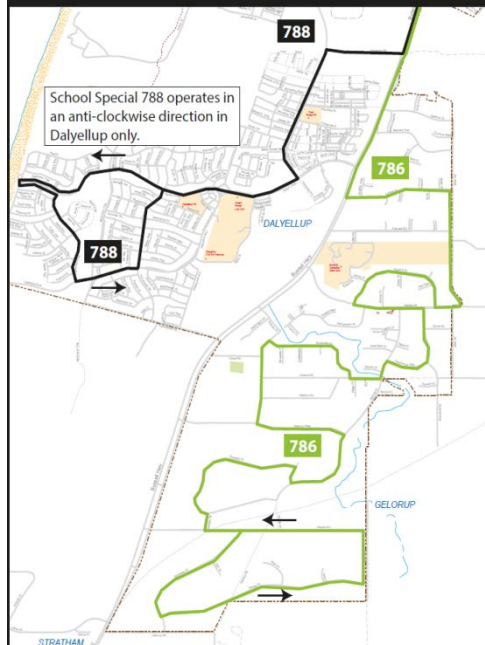

*Intermediate times are approximate
and students should be at these stops
several minutes earlier.*

**Need More Information
Call us 13 62 13**

**Visit us on line
Transregional.wa.gov.au**

**Lost Property Call
Swan Transit 9796 9500**

**TransBunbury Depot
1-3 Allnut Court,
BUNBURY WA 6230**

TransBunbury School Network School Special 786, 787, 788, 789, 790 and 791 North

TransBunbury School Network School Special 786 and 788 - South

School Special 786 am Gelorup

7:25 am
Woods Rd after Banksia Rd,
via Woods Rd,
R Brockway Dv, L Manea Dr,
L Jilley Rd, L Woods Rd,
R Banksia Rd, L Eucalypt Dr,
R Cokelup Rd,
L Yalinda Dv,
7:36 am
L Gelorup Rise,
R Hampstead St,
R Brookview Av,
L Ducale Rd,
L Yalinda Dv,
R Coachwood Wy,
L Hastie Rd,
7:45 am
R Hawkins Dr (West Entry),
L Hastie Rd,
L Jules Rd,
L Loretta Av,
R Bussell Hwy,
L Washington Av,
R Parade Rd,
L Guile Frwy,
7:56 am
St Joseph's Primary,
L Sweeting Wy,
L Washington Av,
L Parade Rd,
L Ann Wy,
R Julia Dv,
L Adam Rd,
8:02 am
Adam Rd Primary,
L Hotchin St,
L Knight St,
8:04 am
Newton Moore High,
L Parade Rd,
L Blair St,
L Clarke St,
R Spencer St,
R Columba St,
8:10 am
St Mary's Primary,
L Mary St,
L Prosser St,