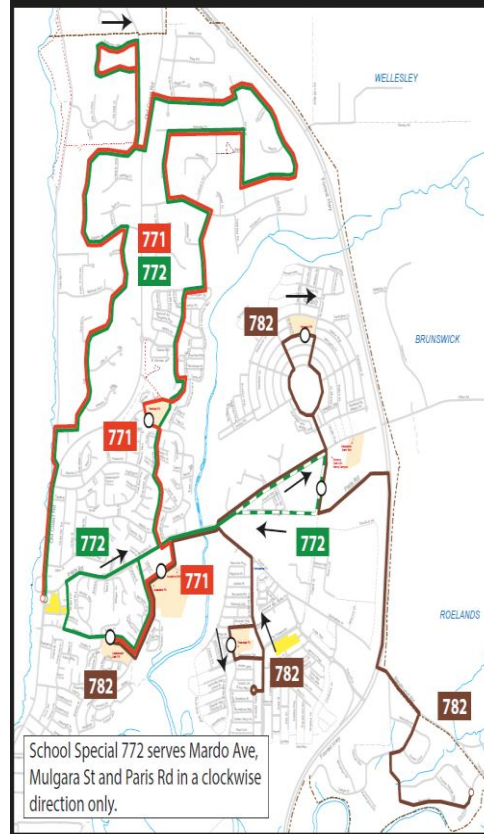

*Intermediate times are approximate
and students should be at these stops
several minutes earlier.*

Need More Information
Call us 13 62 13

Visit us on line
Transregional.wa.gov.au

Lost Property Call
Swan Transit 9796 9500

TransBunbury Depot
1-3 Allnut Court
BUNBURY WA 6230

TransBunbury School Network School Special 771, 772 and 782

School Special

771 am

Leschenault
(to Australind High School)

7:53 am

Old Coast Rd before Paris Rd,
via Old Coast Rd,
L Cathedral Av,
R Elinor Bell Rd,
L Roberts Rd,
L Australind Rd,
L Wildflower Way,